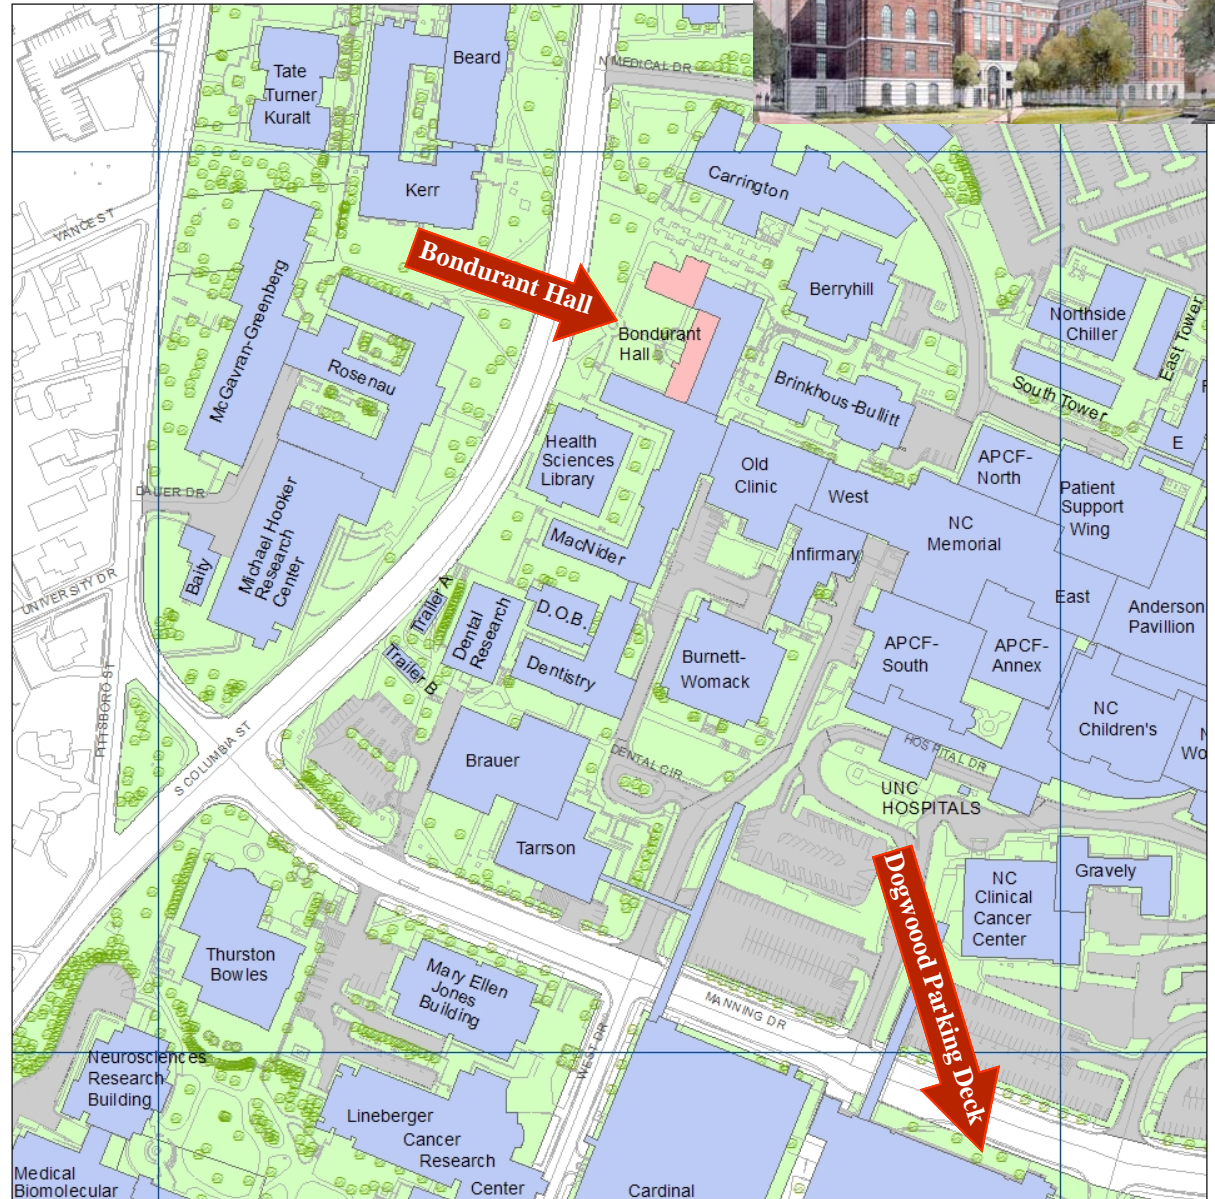

Directions from the West

- Take NC 54 East to Chapel Hill.
- Exit at Columbia Street/US 15-501 and turn left onto South Columbia Street.
- From South Columbia Street, turn right on Manning Drive.
- Patient and visitor parking for Bondurant Hall is available in the Dogwood Deck. The Dogwood Deck is three tenths of a mile on the right.

After parking your car, walk up Manning Drive to the intersection with S. Columbia Street. Take a right on S. Columbia and Bondurant Hall will be the fourth building on your right.