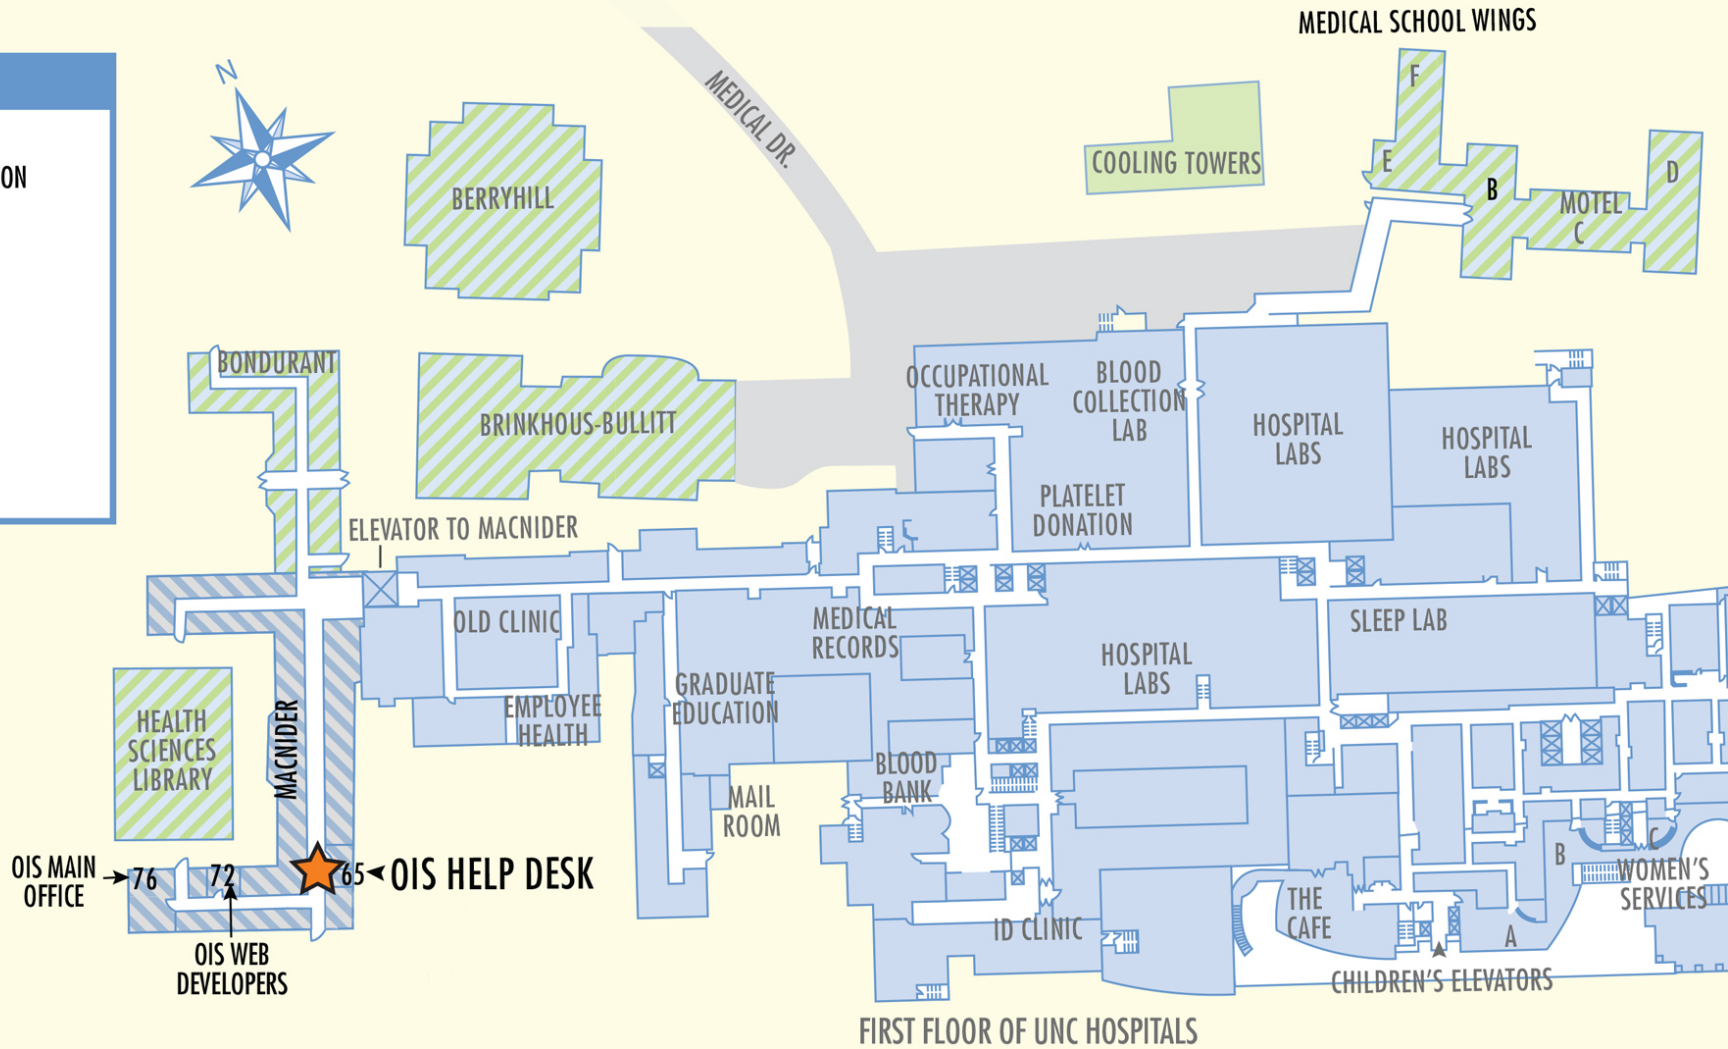

MAP OF OIS HELP DESK LOCATIONS

MAP KEY

-  OIS HELP DESK LOCATION AT 65 MACNIDER
-  MACNIDER BUILDING
-  MEDICAL SCHOOL
-  HOSPITAL

UNC
SCHOOL OF MEDICINE