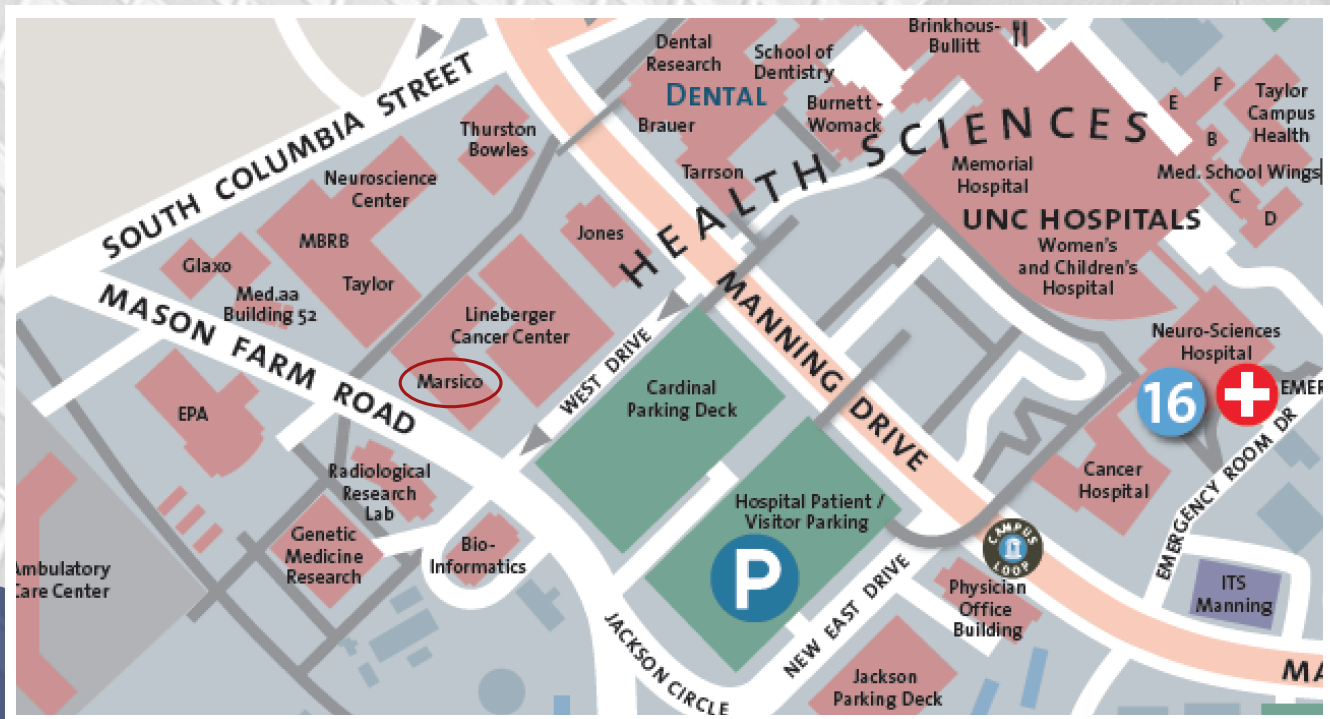

ACCOMMODATIONS

GUEST APARTMENTS

Guest housing located on UNC campus

Locations closest to Marsico Hall:

- Hinton James
- Old West
- Ehringhaus
- Winston

Visit this link or call to book:

<http://conferences.unc.edu/guest-housing/guest-apartments/>

<https://www.marriott.com/hotels/travel/rducl-aloft-chapel-hill/>

AC HOTEL BY MARRIOTT

214 West Rosemary Street, Chapel Hill, North Carolina 27516

Location: NO shuttle to campus; 0.4 miles from UNC campus

TRY SOME OF OUR
LAB MEMBER'S FAVORITE RESTAURANTS!

WITHIN WALKING DISTANCE

CAROLINA COFFEE SHOP

138 East Franklin St, Chapel Hill, NC
Cuisine: Modern Southern Cuisine
Price: Moderate

SPICY 9

140 West Franklin St, Chapel Hill, NC
Cuisine: Sushi & Asian
Price: Moderate

431 West Franklin St, Chapel Hill, NC
Cuisine: Indian
Price: Moderate to High

TOP OF THE HILL RESTAURANT & BREWERY

100 East Franklin Street, Chapel Hill, NC
Cuisine: American, Brewery
Price: Moderate to High