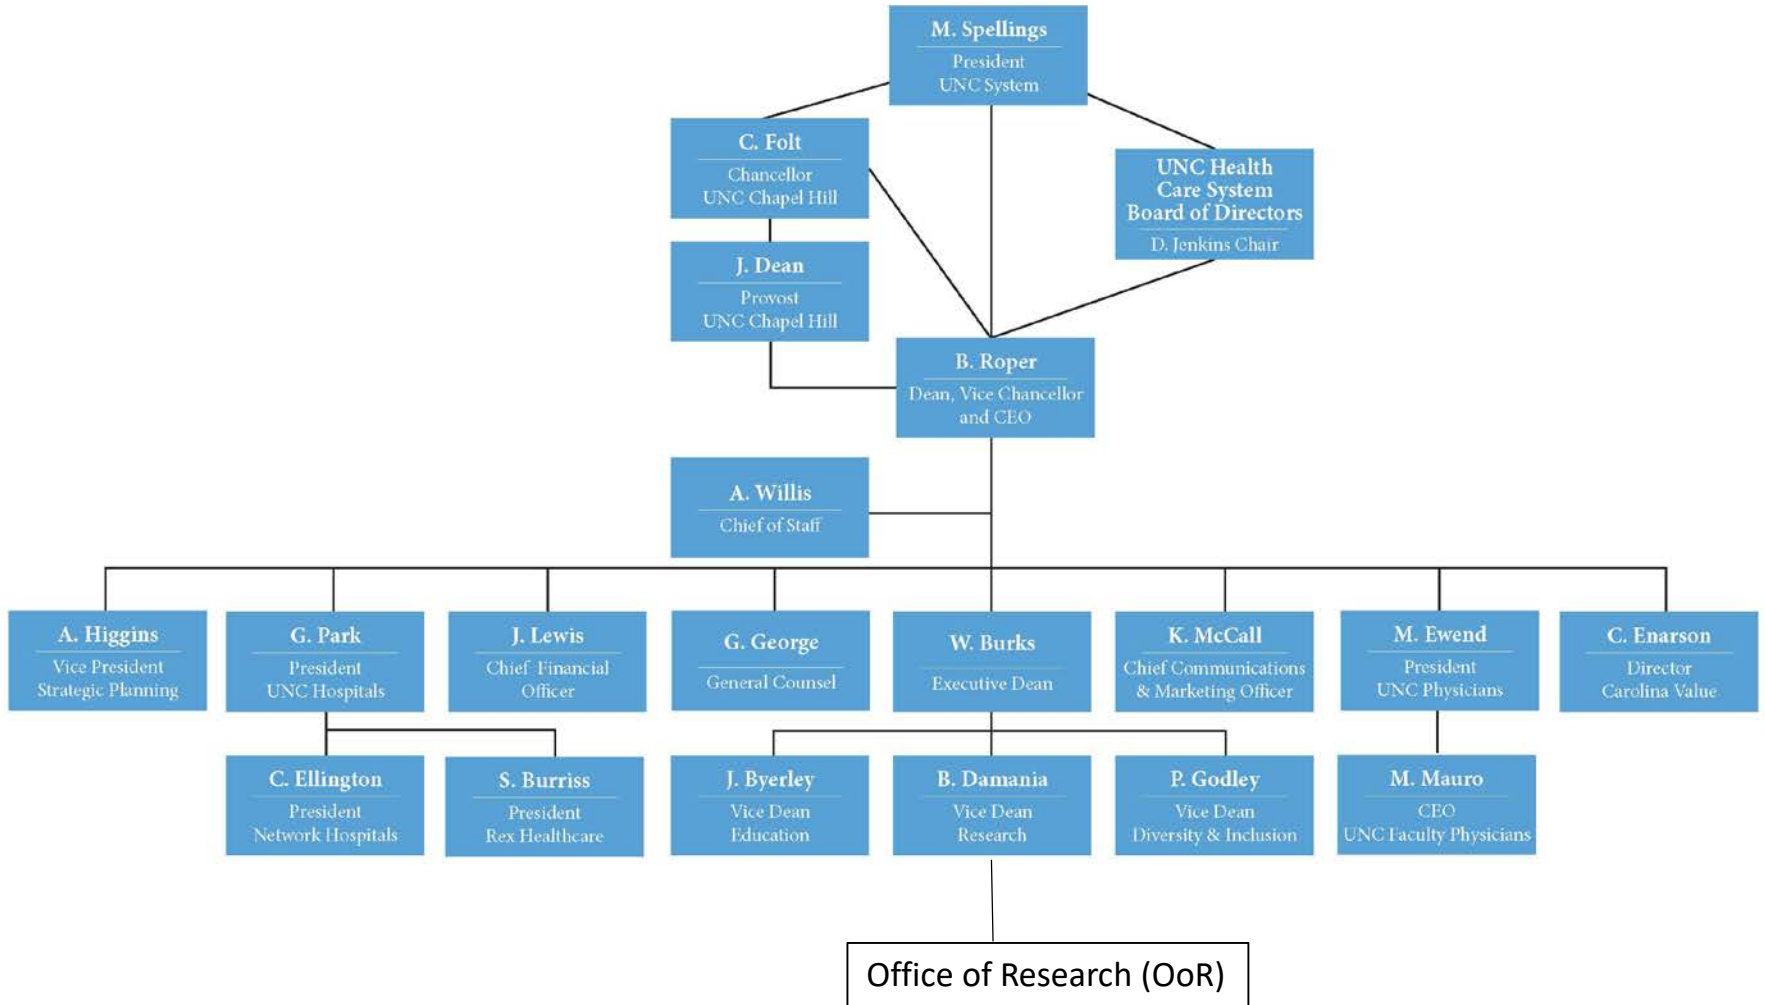

SOM Organizational Chart

Blossom Damania
Vice Dean for Research

Rob Kark
Assistant Dean
for Planning

Jean Cook
Associate Dean for
Graduate Education

David Peden
Senior Associate
Dean
for Translational
Research

Robert Duronio
Associate Dean for
Research

Sherry Whitaker
Director, Sponsored
Programs Office

Jennifer Brennan
Director, Office
of Research

Michael Topal
Director, Office of
Research Core
Technologies

Office of
Graduate
Education