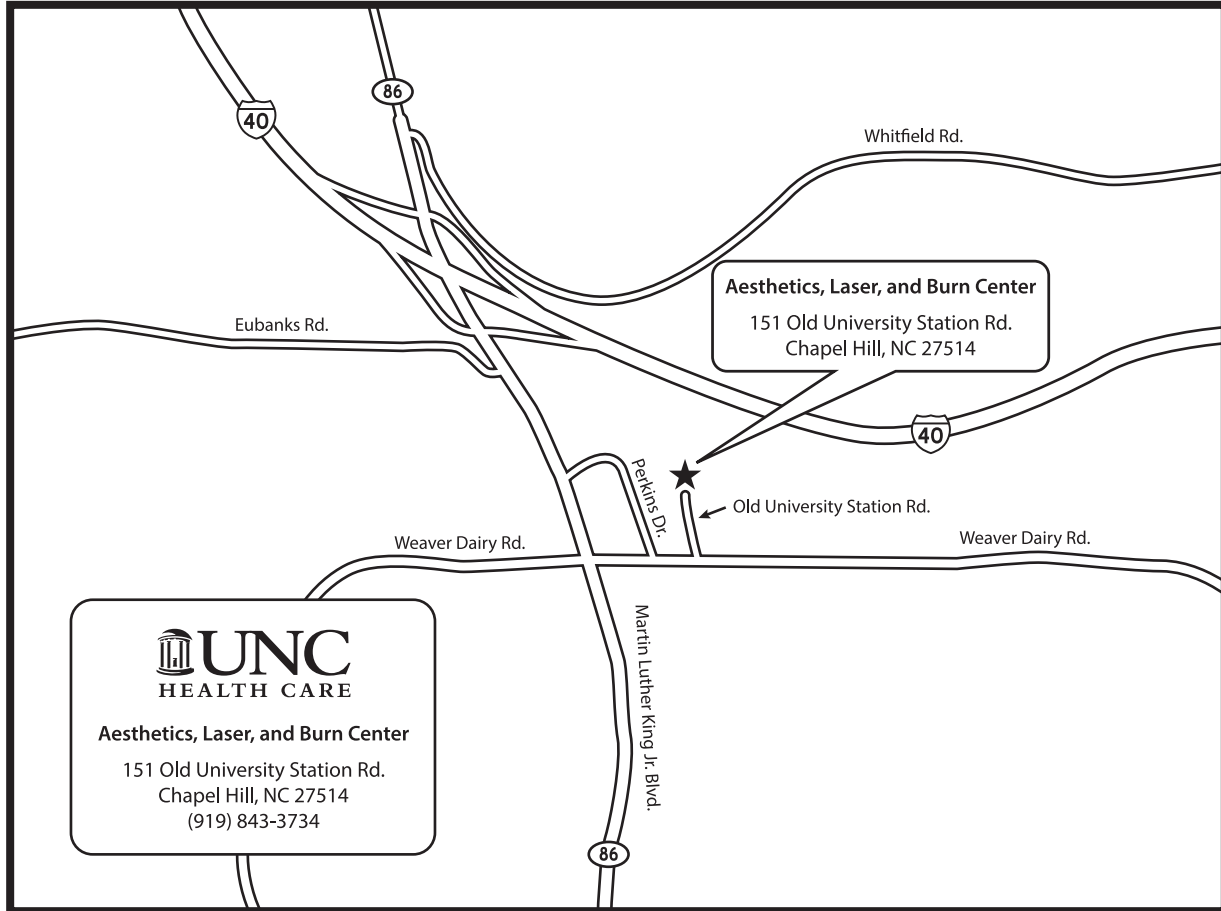

Directions to the Aesthetics, Laser, and Burn Center

Directions from West (Greensboro area):

- Take I-40E/I-85N towards Raleigh/Durham to exit 266.
- Make a right onto Martin Luther King Blvd.
- Turn left onto Weaver Dairy Rd.
- Make a U-Turn at the median in front of Timberlyne Shopping Center and Old University Station Rd will be the first road on your right.

Directions from East (Raleigh area):

- Take I-40W towards Chapel Hill/Durham
- Take exit 266 for NC 86 south
- Turn Left onto NC 86 south
- Turn Left onto Weaver Dairy Road
- Make a U-Turn at the median in front of Timberlyne Shopping Center and Old University Station Rd will be the first road on your right.

Directions from South (Pittsboro area):

- Take US 15-501 N
- Continue on Columbia St which turns into Martin Luther King Blvd.
- Turn Right onto Weaver Dairy Rd.
- Make a U-Turn at the median in front of Timberlyne Shopping Center and Old University Station Rd will be the first road on your right.

Directions from the North (Oxford area):

- Take I-85 south to US 15-501 south
- Take a right at exit 270 towards Burlington
- Take exit 266 for NC 86 south
- Turn Left onto NC 86 south
- Turn Left onto Weaver Dairy Road
- Make a U-Turn at the median in front of Timberlyne Shopping Center and Old University Station Rd will be the first road on your right.