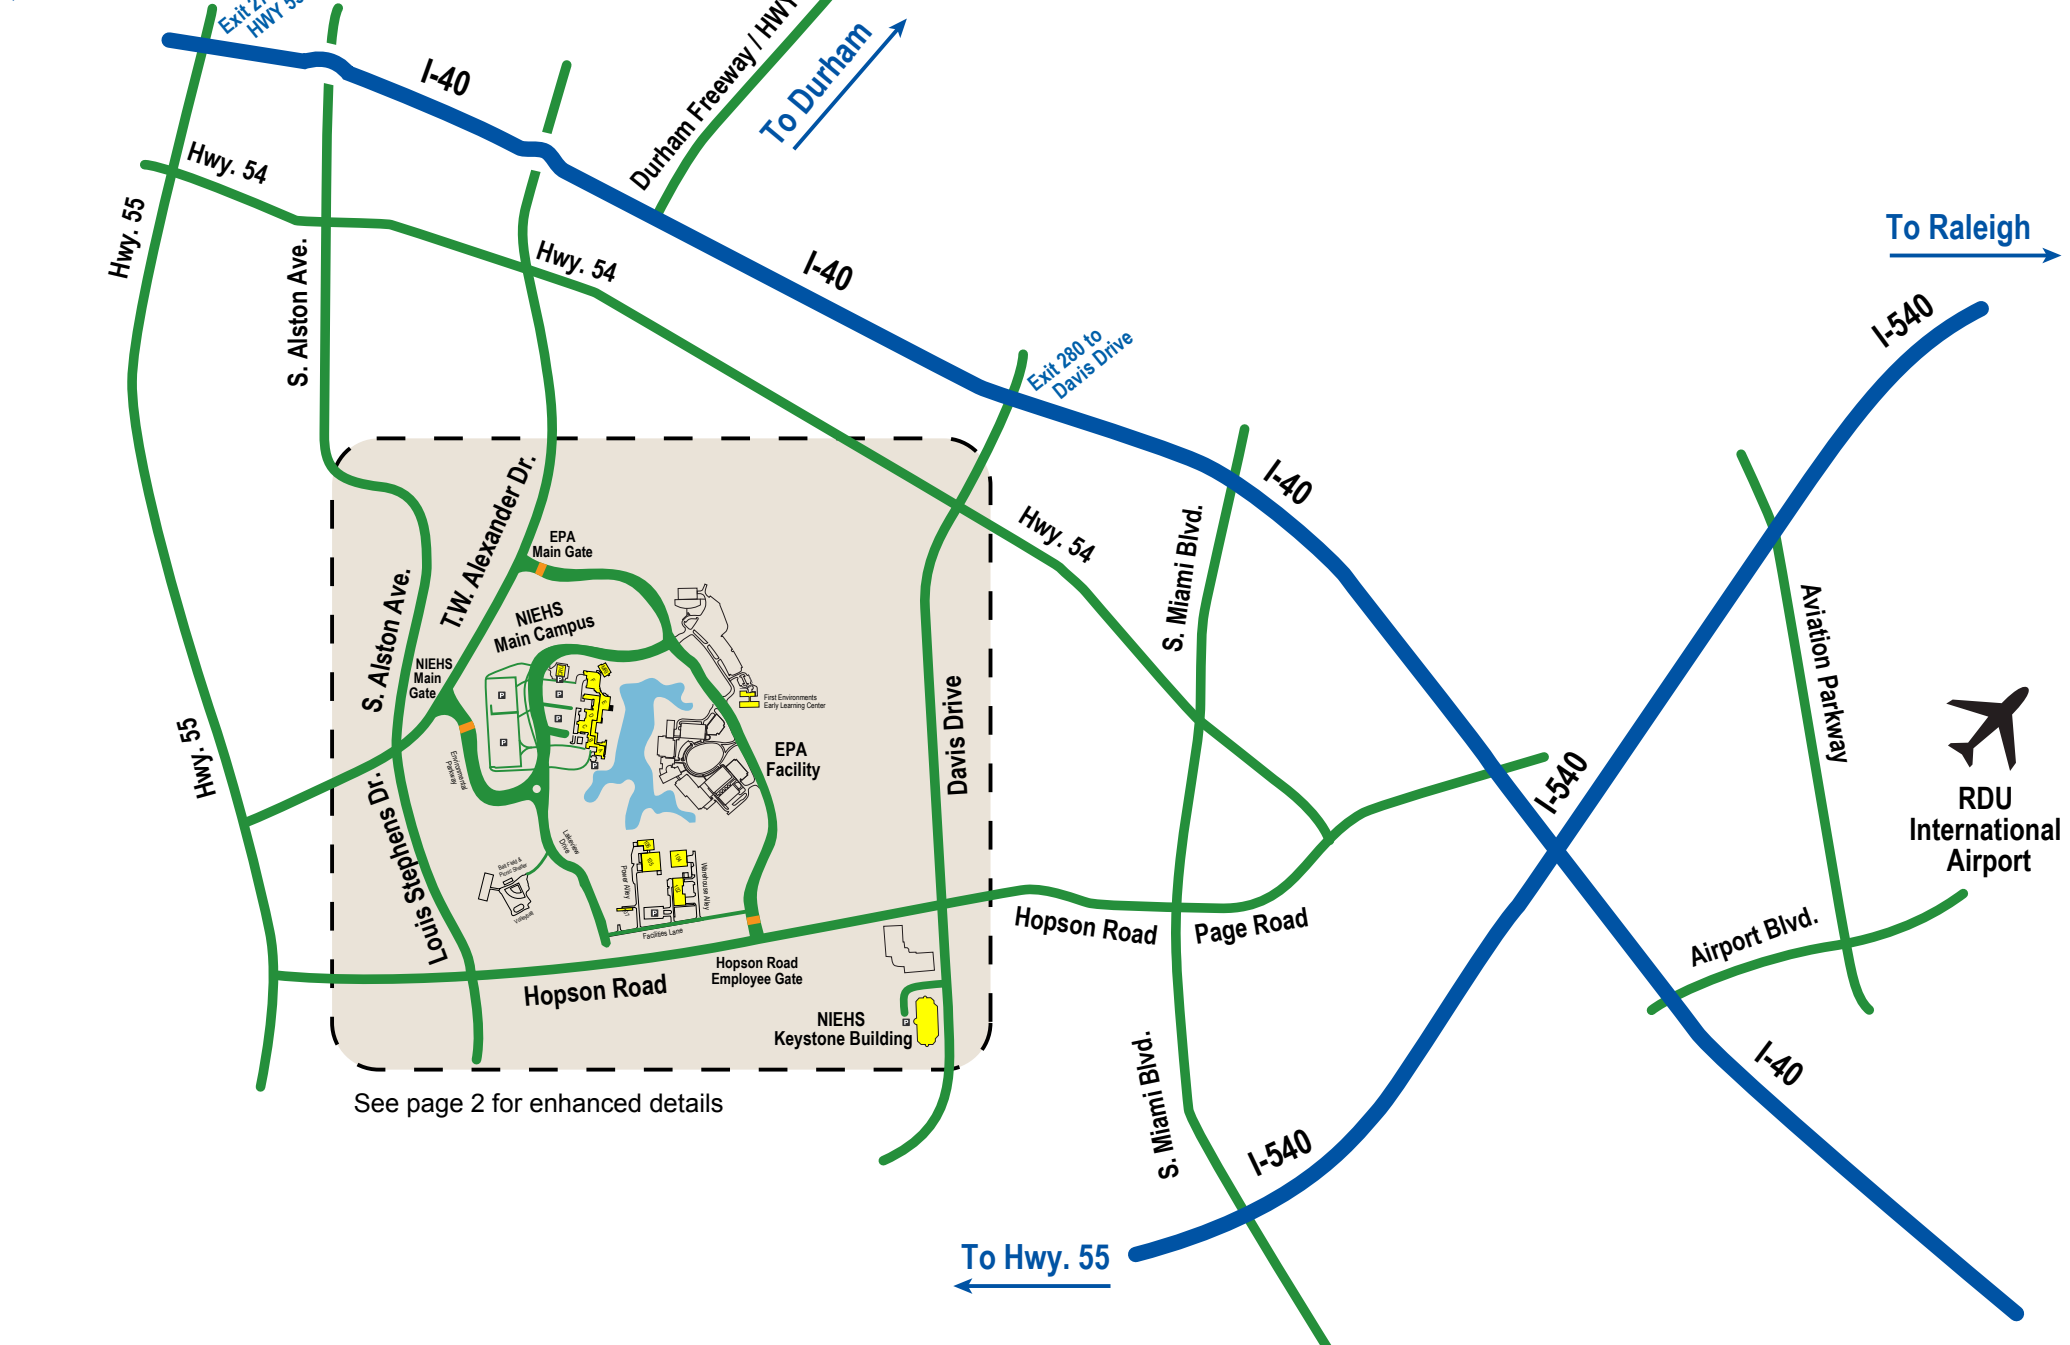

To Chapel Hill

To Raleigh

To Raleigh & Cary

See page 2 for enhanced details

NIEHS Main Gate

Environment Park

NIEHS Main Campus

EPA Main Gate

Lateview Drive

Ball Field & Picnic Shelter

Volleyball

First Environments Early Learning Center

EPA Facility

Power Alley

Facilities Lane

Warehouse Alley

Hopson Road

Hopson Road Employee Gate

To I-40

Davis Drive

NIEHS Keystone Building