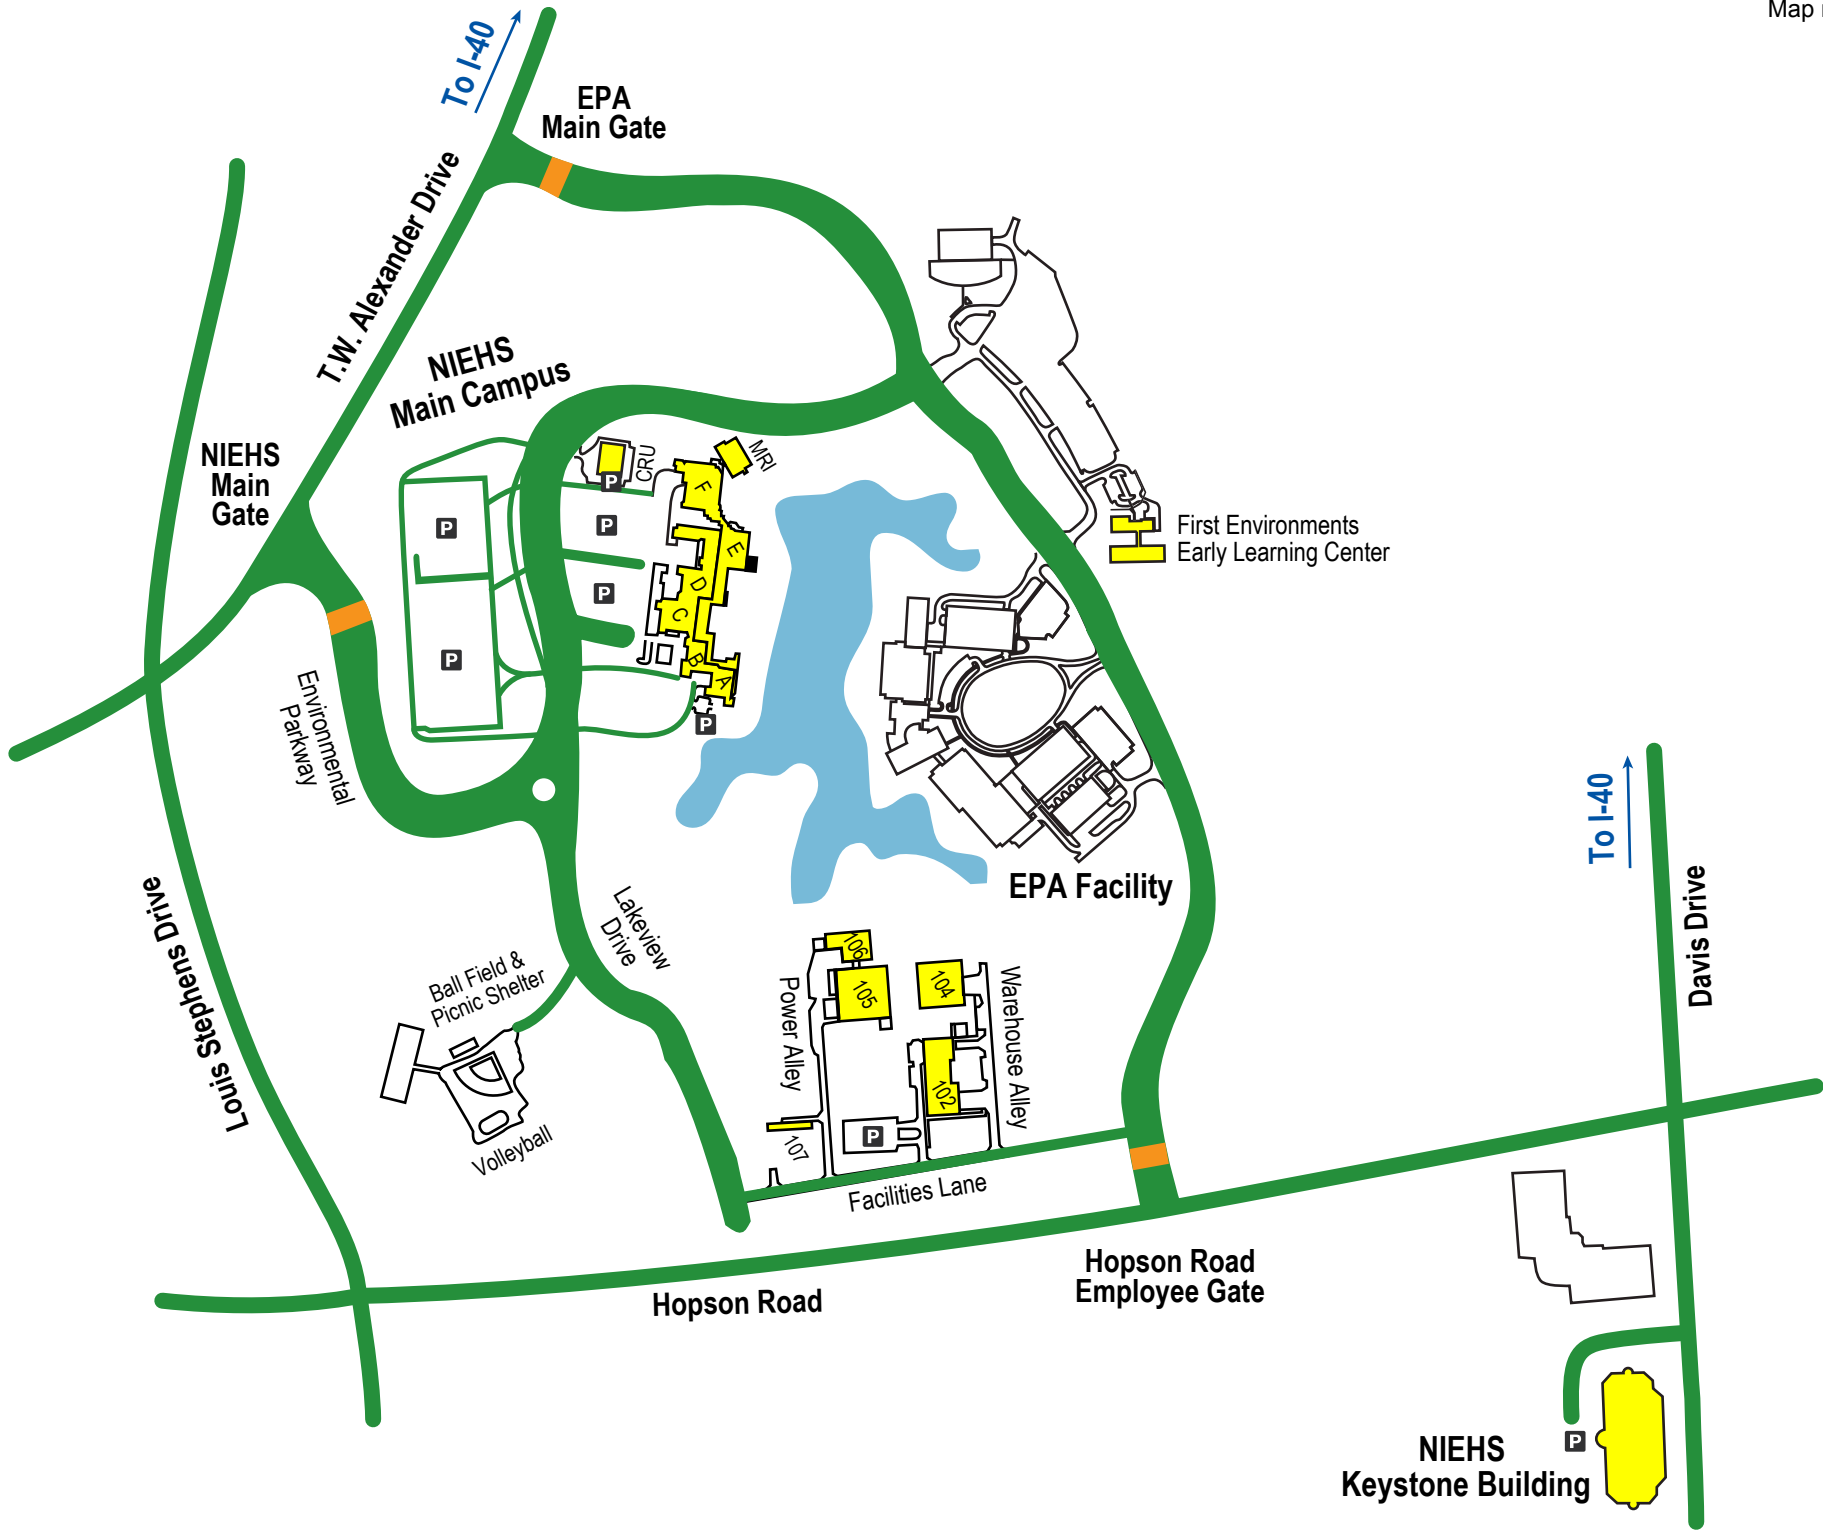

To Chapel Hill

To Raleigh

To Raleigh & Cary

See page 2 for enhanced details

NIEHS Main Gate

Environment Park

NIEHS Main Campus

EPA Main Gate

Lateview Drive

Ball Field & Picnic Shelter

Volleyball

First Environments Early Learning Center

EPA Facility

Power Alley

Facilities Lane

Warehouse Alley

Hopson Road

Hopson Road Employee Gate

To I-40

Davis Drive

NIEHS Keystone Building